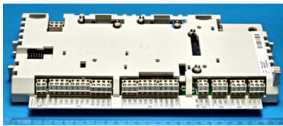

PRODUCT-DETAILS

64607901**RDCU-02C; CONTROL UNIT****General Information**

Product ID	64607901
ABB Type Designation	RDCU-02C
Catalog Description	RDCU-02C; CONTROL UNIT
Long Description	RDCU-02C

Ordering

Core Credit	0.00
Country of Origin	Finland (FI) Estonia (EE)
Customs Tariff Number	85049090
Invoice Description	CONTROL UNIT
Made To Order	No
Minimum Order Quantity	1 piece
Order Multiple	1 piece
Quote Only	No
Selling Unit of Measure	piece